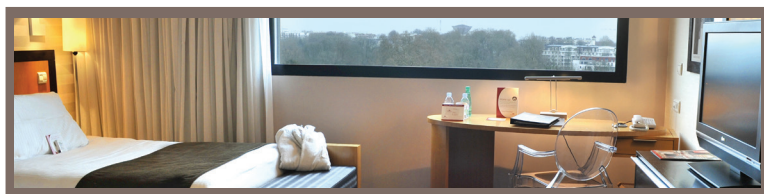

Our spacious standard rooms with their design decor are ideal havens of peace to begin your day's work in total serenity.

Executive rooms

The executive rooms boast panoramic views over the city of Lille and excellent comfort. iPod dock, espresso machine, late check-out, newspapers and breakfast served in your room.