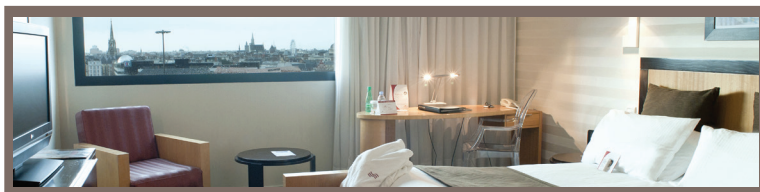

Our spacious standard rooms with their design decor are ideal havens of peace to begin your day's work in total serenity.

Executive rooms

The executive rooms boast panoramic views over the city of Lille and excellent comfort. iPod dock, espresso machine, late check-out, newspapers and breakfast served in your room.